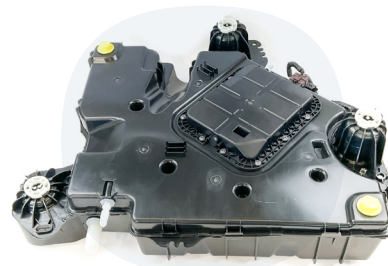

NEW

DUBHE REF   **714580M**

CROSS REF   9822257280
[PSA - PEUGEOT/CITROEN]

SUITABLE FOR   JUMPY/EXPERT 1.5/1.6/2.0 BLUEHDI

INFO   -

BRAND   Mec-Diesel

ALTERNATIVI | ALTERNATIVES

DUBHE REF   **714580R**
SUITABLE FOR   JUMPY/EXPERT 1.5/1.6/2.0 BLUEHDI
INFO   Reman
BRAND   Mec-Diesel

*I riferimenti e le immagini sono riportati unicamente a titolo informativo
*The OE references and the pictures are for illustrative purpose.