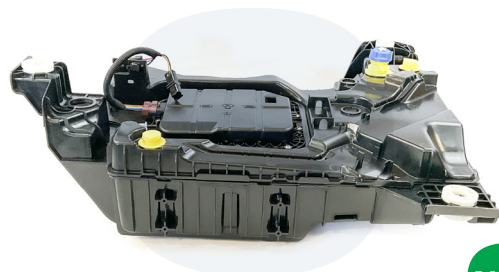

NEW

DUBHE REF	710086M
CROSS REF	1682619980 [PSA - PEUGEOT/CITROEN]
SUITABLE FOR	C4 SPACETOURER 1.5>2.0 BLUEHDI E6.1
INFO	-
BRAND	Mec-Diesel

ALTERNATIVI | ALTERNATIVES

DUBHE REF	710086
SUITABLE FOR	C4 SPACETOURER 1.5>2.0 BLUEHDI E6.1
INFO	-
BRAND	PREMIUM

*I riferimenti e le immagini sono riportati unicamente a titolo informativo
*The OE references and the pictures are for illustrative purpose.