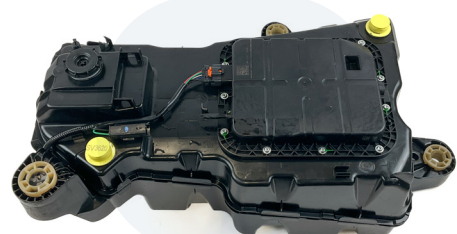

DUBHE REF **710157R**

CROSS REF 9817601880
[PSA - PEUGEOT/CITROEN]

SUITABLE FOR PARTNER/RIFTER/BERLINGO
1.5/1.6 BLUEHDI

INFO Reman

BRAND Mec-Diesel