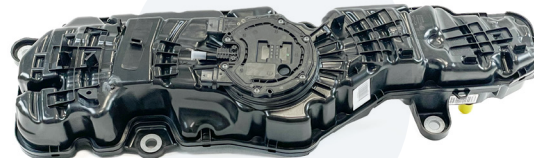

Serbatoi ADBLue ADBlue tanks

DUBHE REF **714890**

CROSS REF 50562998
 [FIAT]

SUITABLE FOR STELVIO 2.2

INFO -

BRAND PREMIUM

DUBHE REF **716050**

CROSS REF 52200885
 [FIAT]

SUITABLE FOR TONALE/500X/RENEGADE

INFO -

BRAND PREMIUM

DUBHE REF **716080**

CROSS REF 52204583
 [FIAT]

SUITABLE FOR TIPO 1.3/1.6 MJTD

INFO -

BRAND PREMIUM

DUBHE REF **942781**

CROSS REF 1399904080
 [FIAT]

SUITABLE FOR DUCATO 2.3 JTD/ 3.0 CNG
 EURO6D - (2018 -..)

INFO -

BRAND PREMIUM

*I riferimenti e le immagini sono riportati unicamente a titolo informativo
*The OE references and the pictures are for illustrative purpose.