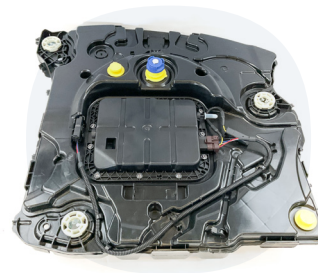

SUITABLE FOR PARTNER/RIFTER/BERLINGO
1.5/1.6 BLUEHDI

INFO Reman

BRAND Mec-Diesel

DUBHE REF **710158R**

CROSS REF 9807475780
[PSA - PEUGEOT/CITROEN]

SUITABLE FOR 3008 | 1.6 BLUEHDI

INFO Reman

BRAND Mec-Diesel