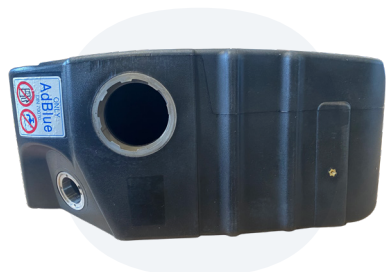

DUBHE REF	941649
CROSS REF	41298228 [IVECO]
SUITABLE FOR	190S50 AS STRALIS E4/190T41 TRAKKER
INFO	62 l. Senza galleggiante / <i>Without a float</i>
BRAND	PREMIUM