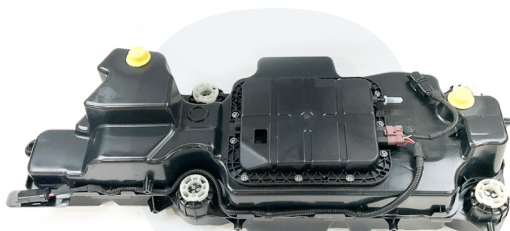

DUBHE REF **710990M**

CROSS REF 1682620480
[PSA - PEUGEOT/CITROEN]

SUITABLE FOR BOXER/JUMPER 2.0 HDI

INFO -

BRAND Mec-Diesel

NEW

ALTERNATIVI | ALTERNATIVES

DUBHE REF **710990**
SUITABLE FOR BOXER/JUMPER 2.0 HDI
INFO -
BRAND PREMIUM