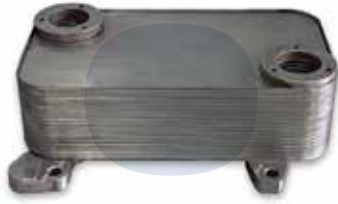

RADIATORI OLIO RALLENTATORE • RETARDER OIL COOLERS

RADIATORE OLIO / OIL COOLER

Dubhe Ref.: CEI282.009

Suitable for: 0004380388, 0004380588, 0004380788,
A0004380388, A0004380588, A0004380788

Model: TRAVEGO

Notes:

Retarder VOITH VR115HV
Cambio/Gearbox
MERCEDES G0170/190/210-6