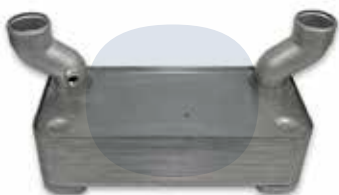

RADIATORE OLIO / OIL COOLER

Dubhe Ref.: CEI282.010

Suitable for: 81325600057

Model: LION'S COACH, JETLINER, STARLINER

Notes:

Cambio/Gearbox

ZF ECOLITE-AS TRONIC