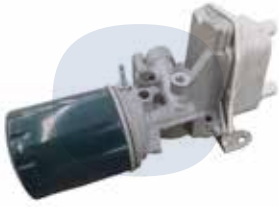

RADIATORI OLIO MOTORE • ENGINE OIL COOLERS

GRUPPO COMPLETO / OIL COOLER WITH HOUSING

Dubhe Ref.: **LEM594200**
Suitable for: 9826074680
Model: FIAT
Notes:
Con guarnizione | Per bulbo con
conness. rettangolare (==) (M12x1,5)
With gasket | For rectangular connection
sensor (==) (M12x1,5)