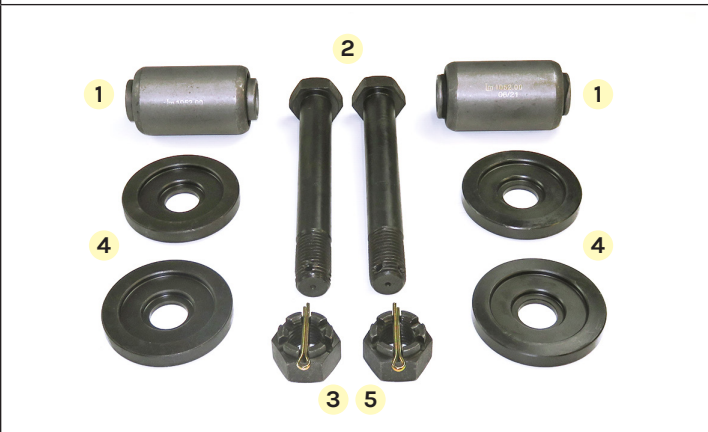

I numeri di riferimento originali sono forniti solo a scopo informativo; i nostri articoli non sono originali, ma con questi perfettamente intercambiabili.
The original part numbers are for reference only; our range of spare parts are not sold as original, but are perfectly fitting on them.