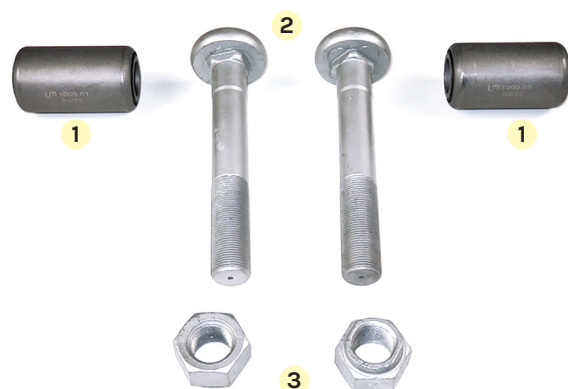

Dubhe ref.: **LEM1000.37**

Adattabile a / Suitable for: **0203160600/K1**

BPW

Balestra/Spring: 100 mm

Item N°	Adatt.le a Suitable for	Dubhe ref.	Notes	Q.ty
1	0203160600	LEM1000.00		2
2	0334105090	LEM9530005.0	M30x2 - L=208	2
* bullone a 2 diametri / 2-diameter bolt				
3	0326015020	LEM9630024.0	M30	2

Dubhe ref.: **LEM1000.38**

Adattabile a / Suitable for: **0203169000/K**

BPW

Balestra/Spring: 100 mm

Item N°	Adatt.le a Suitable for	Dubhe ref.	Notes	Q.ty
1	0203169000	LEM1000.01		2
2	0334105030	LEM9530002.0	M30x3,5 - L=200	2
* bullone a 1 diametro / 1-diameter bolt				
3	0326015010	LEM9630006.1	M30	2

Dubhe ref.: **LEM1000.39**

Adattabile a / Suitable for: **0203169000/K1**

BPW

Balestra/Spring: 100 mm

Item N°	Adatt.le a Suitable for	Dubhe ref.	Notes	Q.ty
1	0203169000	LEM1000.01		2
2	0334105090	LEM9530005.0	M30x2 - L=208	2
* bullone a 2 diametri / 2-diameter bolt				
3	0326015020	LEM9630024.0	M30	2