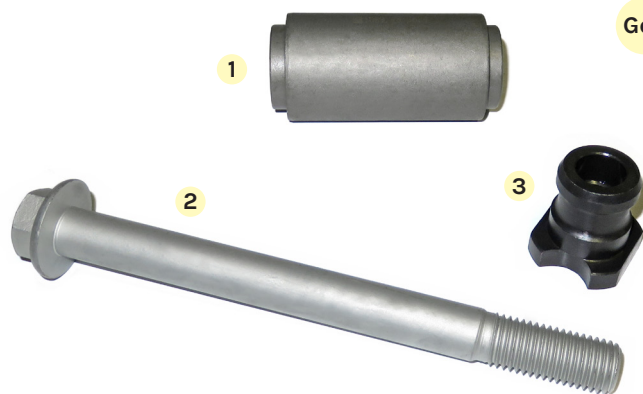

Geo

Dubhe ref.: **LEM1089.49**

Adattabile a / Suitable for: **20533294/K**

VOLVO FH12-FH16-FM9-FM12-FH-FM

Balestra anteriore (lato anteriore) - Front spring (front side)

Item N°	Adatt.le a Suitable for	Dubhe ref.	Notes	Q.ty
1	20533294	LEM1089.48		1
2	21620168	LEM9020056.1	M20x2,5-221	1
3	20794342	LEM9820020.0	M20x2,5	1