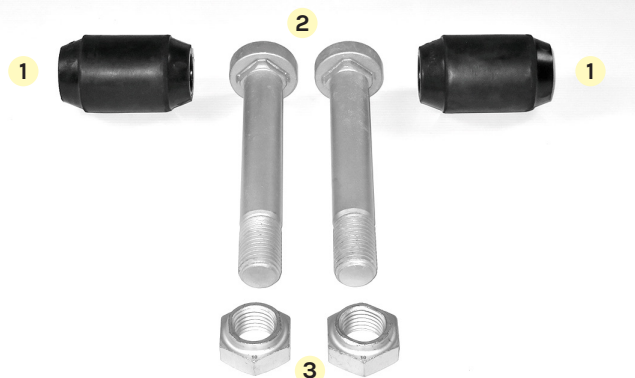

Adattabile a / Suitable for: **0203160600/K**

BPW

Balestra/Spring: 100 mm

Item N°	Adatt.le a Suitable for	Dubhe ref.	Notes	Q.ty
1	0203160600	LEM1000.00		2
2	0334105030	LEM9530002.0	M30x3,5 - L=200	2
* bullone a 1 diametro / 1-diameter bolt				
3	0326015010	LEM9630006.1	M30	2

Dubhe ref.: **LEM1000.37**

Adattabile a / Suitable for: **0203160600/K1**

BPW

Balestra/Spring: 100 mm

Item N°	Adatt.le a Suitable for	Dubhe ref.	Notes	Q.ty
1	0203160600	LEM1000.00		2
2	0334105090	LEM9530005.0	M30x2 - L=208	2
* bullone a 2 diametri / 2-diameter bolt				
3	0326015020	LEM9630024.0	M30	2