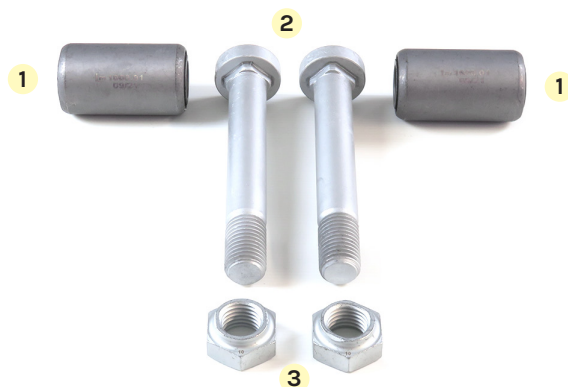

Dubhe ref.: **LEM1000.37**

Adattabile a / Suitable for: **0203160600/K1**

BPW

Balestra/Spring: 100 mm

Item N°	Adatt.le a Suitable for	Dubhe ref.	Notes	Q.ty
1	0203160600	LEM1000.00		2
2	0334105090	LEM9530005.0	M30x2 - L=208	2
* bullone a 2 diametri / 2-diameter bolt				
3	0326015020	LEM9630024.0	M30	2

Dubhe ref.: **LEM1000.38**

Adattabile a / Suitable for: **0203169000/K**

BPW

Balestra/Spring: 100 mm

Item N°	Adatt.le a Suitable for	Dubhe ref.	Notes	Q.ty
1	0203169000	LEM1000.01		2
2	0334105030	LEM9530002.0	M30x3,5 - L=200	2
* bullone a 1 diametro / 1-diameter bolt				
3	0326015010	LEM9630006.1	M30	2

Dubhe ref.: **LEM1000.39**

Adattabile a / Suitable for: **0203169000/K1**

BPW

Balestra/Spring: 100 mm

Item N°	Adatt.le a Suitable for	Dubhe ref.	Notes	Q.ty
1	0203169000	LEM1000.01		2
2	0334105090	LEM9530005.0	M30x2 - L=208	2
* bullone a 2 diametri / 2-diameter bolt				
3	0326015020	LEM9630024.0	M30	2