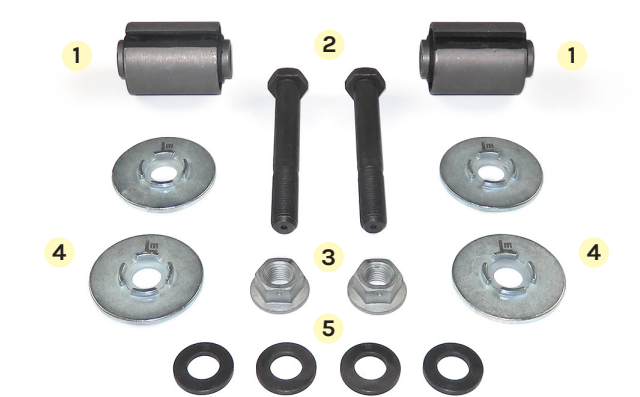

Dubhe ref.: LEM1071.01

Adattabile a / Suitable for: **98413847/K**

IVECO EuroCargo

Balestra anteriore - Front spring

Item N°	Adatt.le a Suitable for	Dubhe ref.	Notes	Q.ty
1	98413847	LEM1071.00		2
2	16635634	LEM9016047.0	M16x2-120	2
3	17309335	LEM9616033.0	M16x2	2
4	98414015	LEM9816003.0		4
5	17092174	LEM9817004.0		4