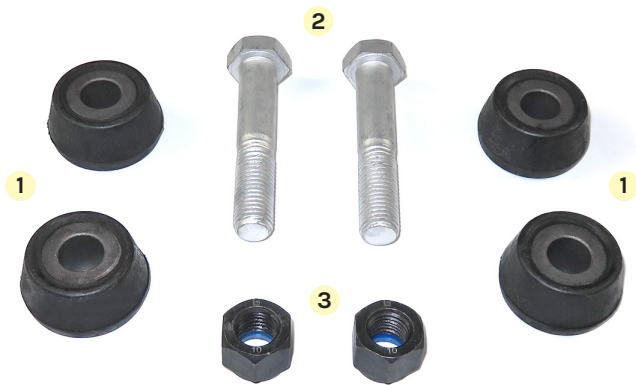

Dubhe ref.: **2541.06**

Adattabile a / Suitable for: **2196775/K**

SCANIA 4-Series-P-,R-,T- Series-L-,P-,G-,R-,S- Series
Barra stabilizzatrice - Stabilizer bar (2°T)

Item N°	Adatt.le a Suitable for	Dubhe ref.	Notes	Q.ty
1	2196775	LEM2541.05		4
2	1397309	LEM9016055.0	M16x90	2
3	1387576	LEM9616036.0	M16	2