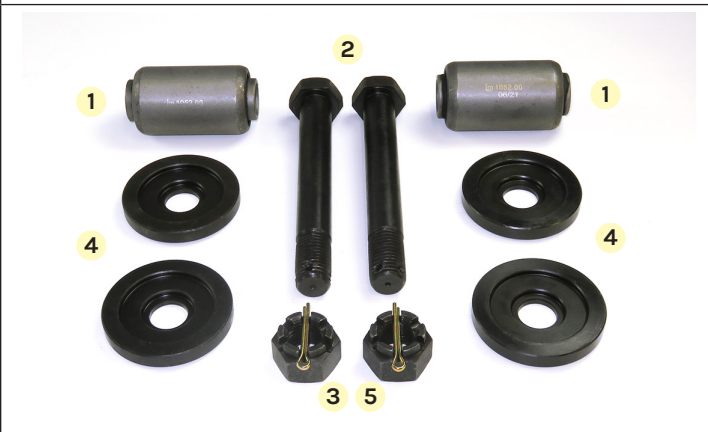

Dubhe ref.: **LEM1052.03**
Adattabile a / Suitable for: **2468454 - 1362710/K1**
SCANIA
Balestra posteriore - Rear spring

Item N°	Adatt.le a Suitable for	Dubhe ref.	Notes	Q.ty
1	1362710	LEM1052.00		2
2	1548054	LEM9030037.0	M30x3,5 - L=225	2
3	816089	LEM9630031.0	M30	2
4	1367370	LEM9830010.0		4
5	805479	LEM9800015.0		2