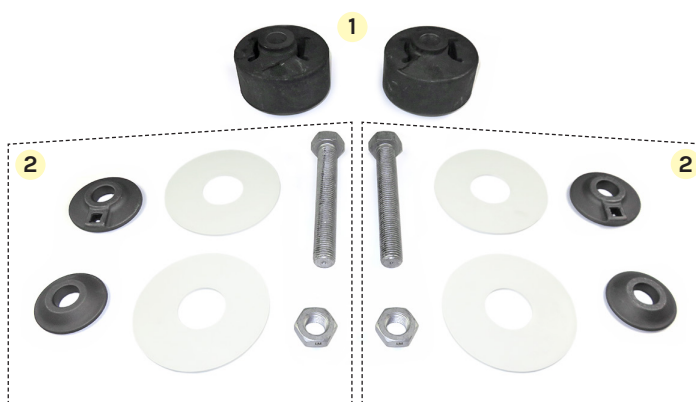

Dubhe ref.: **LEM1000.34**

Adattabile a / Suitable for: **4177302800/K**

SAF

Item N°	Adatt.le a Suitable for	Dubhe ref.	Notes	Q.ty
1	4177302800	LEM1000.22		2
2	3434366100	LEM1000.42	KIT	2