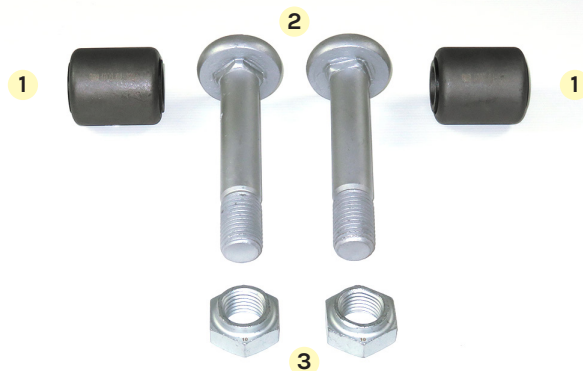

Dubhe ref.: **LEM1000.43**

Adattabile a / Suitable for: **0203159800/K**

BPW

Balestra/Spring: 70 mm

Item N°	Adatt.le a Suitable for	Dubhe ref.	Notes	Q.ty
1	0203159800	LEM1000.04		2
2	0334105050	LEM9530004.0	M30x3,5-172	2
3	0326015010	LEM9630006.1	M30	2