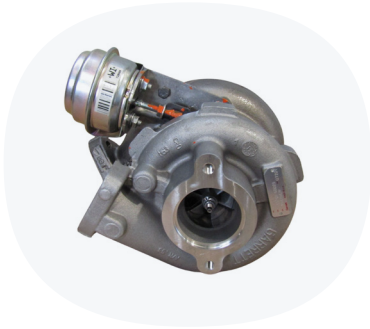

DUBHE REF. **53102794L** REVISIONATO | REMAN

OE REF. CARMAKER *Applicazione | Application*
751243-8002M NISSAN GTA2056LV - NP300 2.5 DCI EURO 3