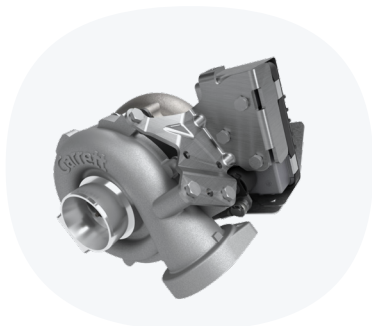

OE REF. CARMAKER *Applicazione | Application*

717858-8009M AUDI GTA1749V - A4 TDI 130 228KW EURO 4

DUBHE REF. **53102205L** REVISIONATO | REMAN

OE REF. CARMAKER *Applicazione | Application*

700447-8008M BMW GT1549V - 320D E46 165KW EURO 3