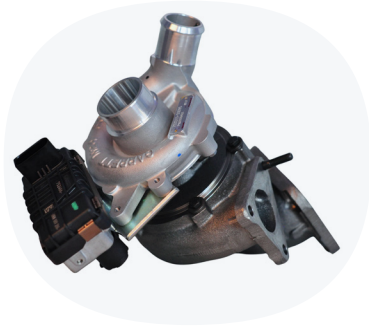

DUBHE REF. **53102791L** REVISIONATO | REMAN

OE REF. CARMAKER *Applicazione | Application*
753519-8009M FORD GTA1749VK - TRANSIT 2.2TDCI 96KW E4