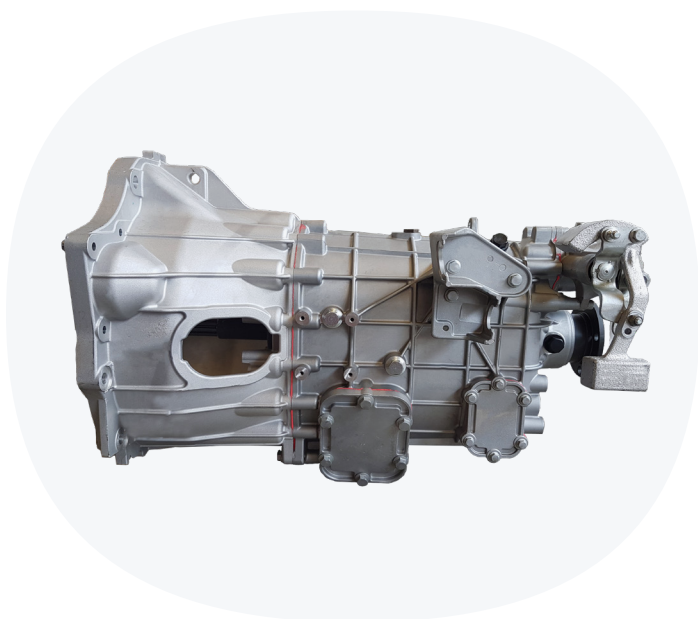

Cambio manuale

Manual gearbox

OE REF. 93021154
DUBHE REF. **51512**

Applicazione
Application IVECO
DAILY 35C14>40C16>50C18 M.Y.2016/19 ->
F1CE0441 / F1CE3481
F1CFA401 / F1CFL411

Tipo
Type 2840.6 - 6 MARCE
2840.6 - 6 SPEED

Note
Notes Nuovo senza reso
New without return