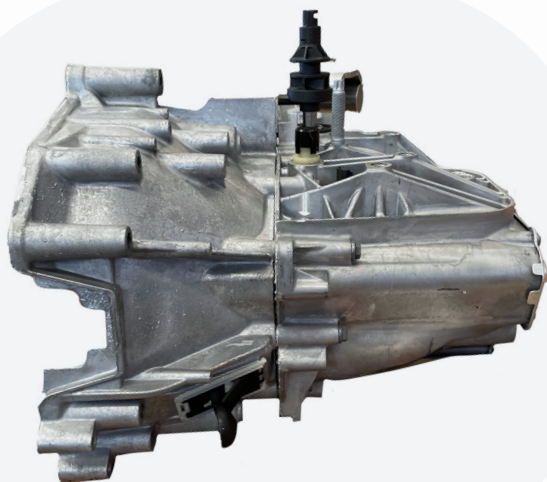

Cambio manuale

Manual gearbox

OE REF. 9838851480
DUBHE REF. **52220**

Applicazione PSA
Application JUMPER/BOXER 2.2
Hdi 16V - 4HV / 4HU /4H03

Tipo 20GP26 - 6 MARCE
Type Corona dentata, rapp. 13/68
20GP26 - 6 SPEED
Ring gear, variable 13/68

Note Nuovo senza reso
Notes New without return