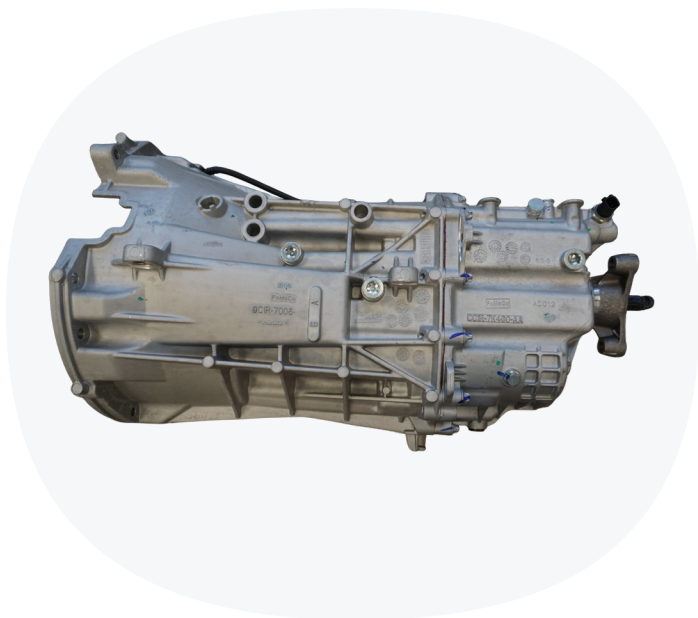

Cambio manuale
Manual gearbox

OE REF. 1687757
DUBHE REF. **59240**

Applicazione FORD
Application TRANSIT 2.4 TDCi

Tipo MT82 - 6 MARCE
Type MT82 - 6 SPEED

Note Nuovo senza reso
Notes New without return