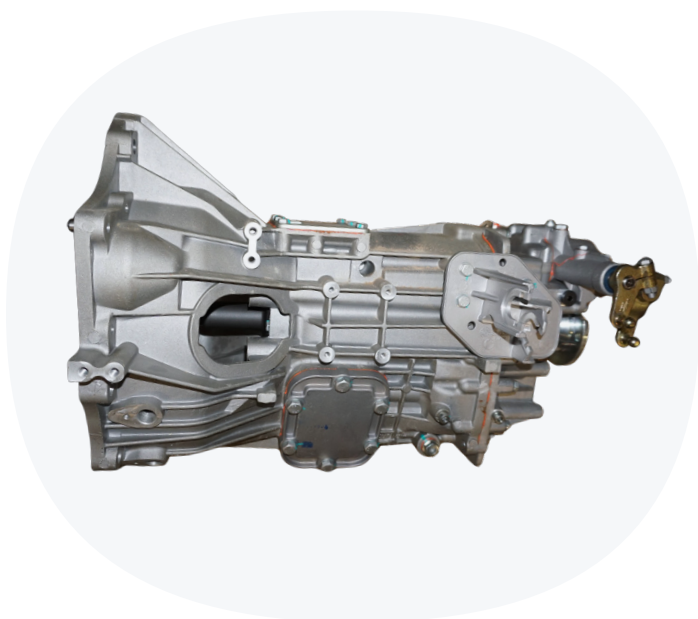

Cambio manuale
Manual gearbox

OE REF. 8872512
DUBHE REF. **51500**

Applicazione IVECO
Application DAILY 29L10>35S14>40C14 M.Y 2006/09 ->
F1AE0481 / F1CE0481

Tipo 2830.5 - 5 MARCE
Type 2830.5 - 5 SPEED

Note Nuovo senza reso
Notes New without return