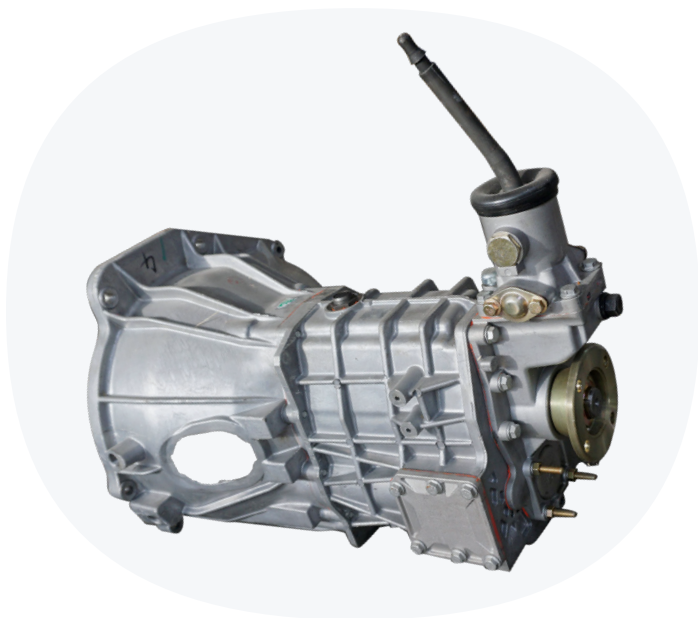

Cambio manuale

Manual gearbox

OE REF. 8868231
DUBHE REF. **50010**

Applicazione IVECO
Application DAILY SOFIM 2.5/2.8 - 8140.67F/23/43

Tipo 2826.5 - 5 MARCE
Type 2826.5 - 5 SPEED

Note Per frizioni a tiro
Notes For pull clutches

Nuovo senza reso
New without return